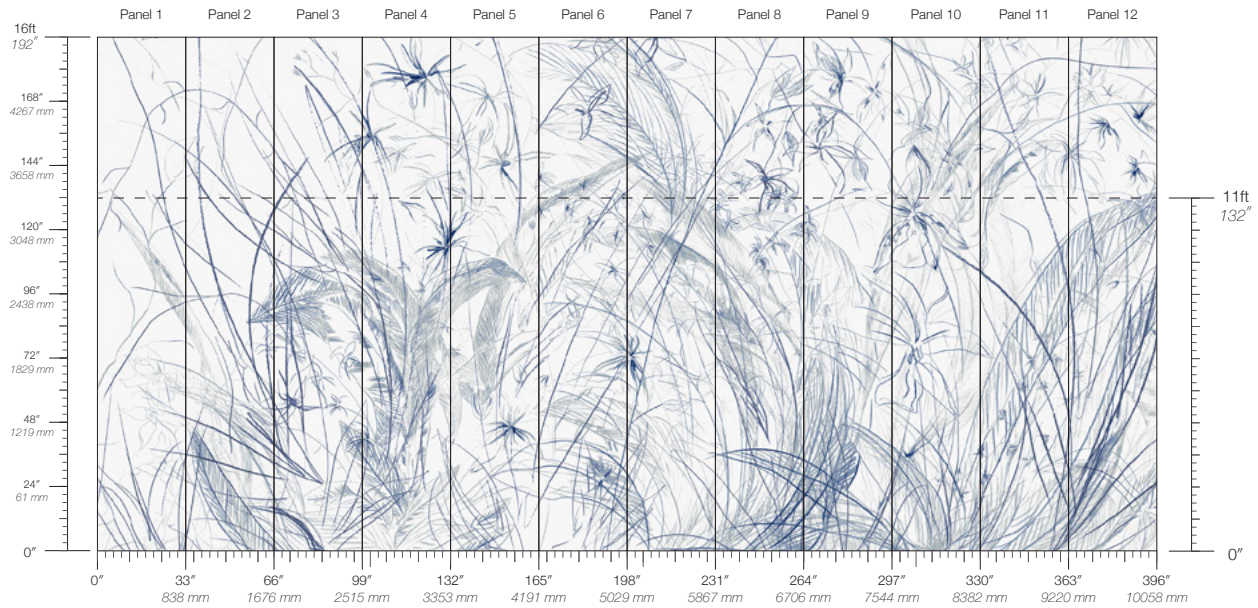

Calico

WILDS

Tear Sheet

Wilds is inspired by the architecture of flowers.

AMALFI

CRESCENT

LARGO

RHODES

SONORA

TIVOLI

Wilds Amalfi

Suitable for residential and some commercial projects

COLOR
Amalfi

ITEM
4841

CONTENT
Woven Paper

PANEL WIDTH
33" / 838 mm trimmed

PANEL HEIGHT
132" / 3353 mm standard
192" / 4877 mm extended

REPEAT
Non-repeating

STOCK
Made to order

LEAD TIME
4 weeks to print

MINIMUM
1 panel

PRICE
Available upon request

ORIGIN
USA

DETAILS
Custom options available

MAINTENANCE
Vacuum lightly or brush gently

ENVIRONMENTAL
FSC Certified Content
Phthalate Free
Low VOC

SPECS
100% Cellulose Fiber
7.9 oz per linear yard
245 g per linear meter
Woven surface texture

TESTING
(US) ASTM E84 Adhered Class A